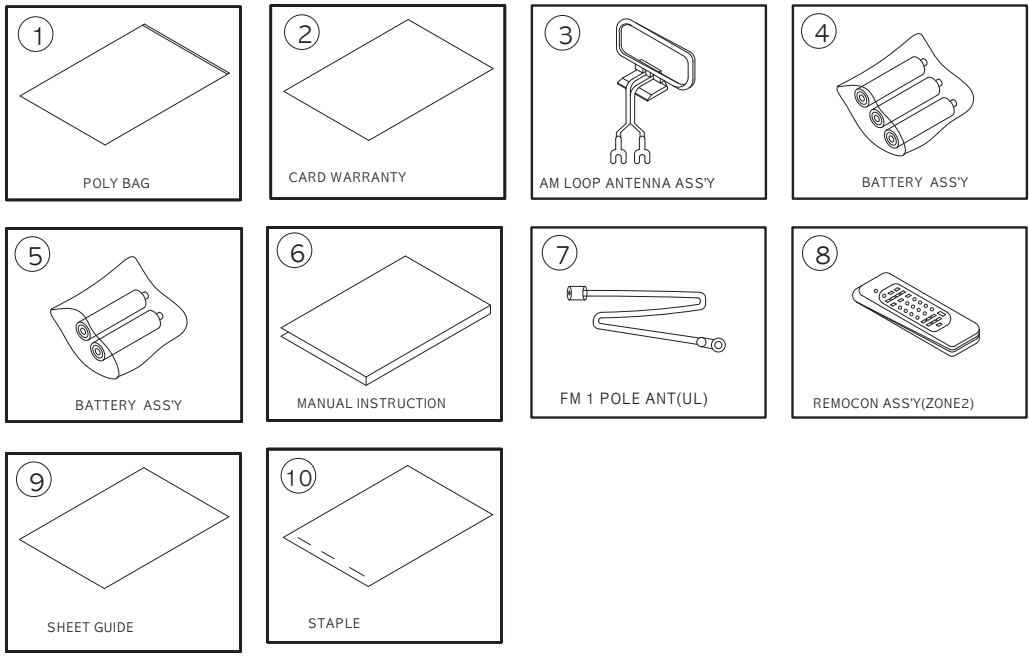

1. Instruction manual ass'y - Accessories

NO	DESCRIPTION	PARTS NO.	Q.ty
1	POLY BAG		1
2	CARD WARRANTY	CQE1A172X	1
3	AM LOOP ANTENNA ASS'Y	CSA3A012Z	1
4	BATTERY		3
5	BATTERY		2
6	INSTRUCTION MANUAL	CQX1A851Z	1
7	FM 1 POL ANT(UL)	CSA1A019Z	1
8	REMOCON ASS'Y(ZONE2)	HARTZONE2	1
9	SHEET GUIDE	CQE1A200Z	1
10	STAPLE		3
A	REMOCON ASS'Y	HARTAVR330CC	1