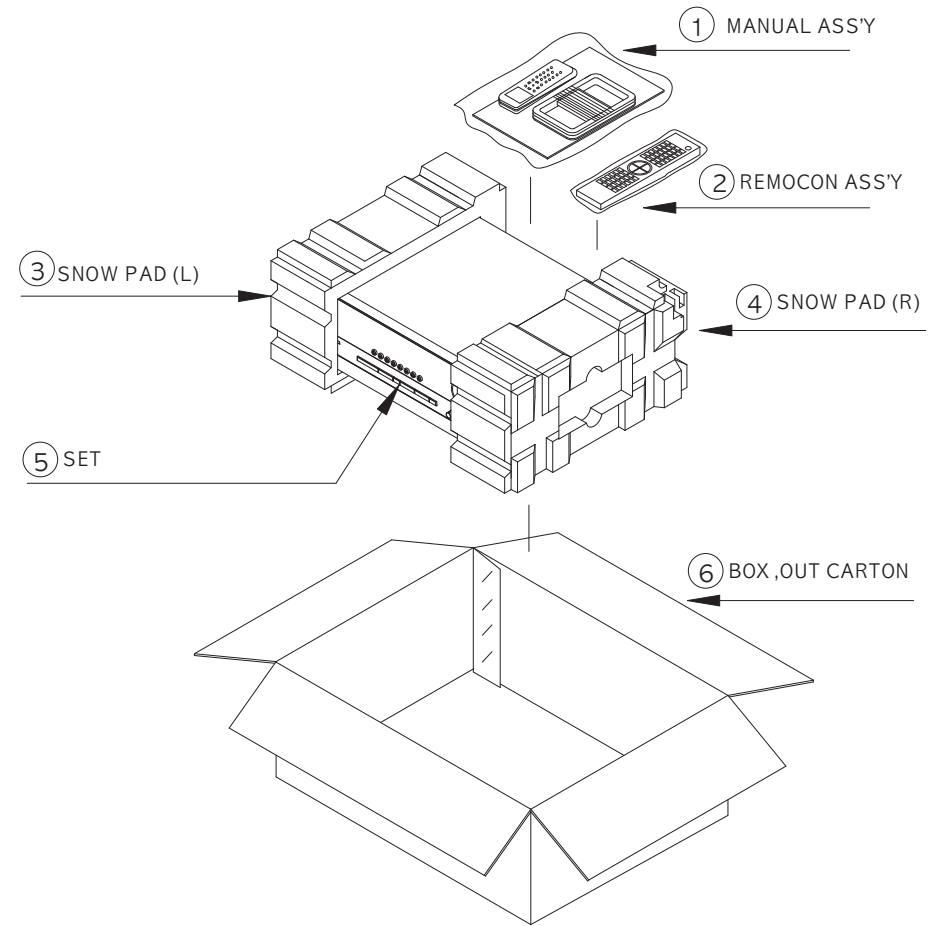

1. Instruction manual ass'y - Accessories

NO	DESCRIPTION	PARTS NO.	Q.ty
1	POLY BAG		1
2	CARD WARRANTY	CQE1A172X	1
3	AM LOOP ANTENNA ASS'Y	CSA3A012Z	1
4	BATTERY		3
5	BATTERY		2
6	INSTRUCTION MANUAL	CQX1A851Z	1
7	FM 1 POL ANT(UL)	CSA1A019Z	1
8	REMOCON ASS'Y(ZONE2)	HARTZONE2	1
9	SHEET GUIDE	CQE1A200Z	1
10	STAPLE		3
A	REMOCON ASS'Y	HARTAVR330CC	1

2. Package Drawing

NO	DESCRIPTION	PARTS NO.	Q.ty
1	MANUAL ASS'Y		1
2	REMOCON ASS'Y	HARTAVR330CC	1
3	SNOW,PAD(L)	CPS4A564	1
4	SNOW,PAD(R)	CPS4A565	1
5	SET		1
6	BOX,OUT CARTON	CPG1A732P	1